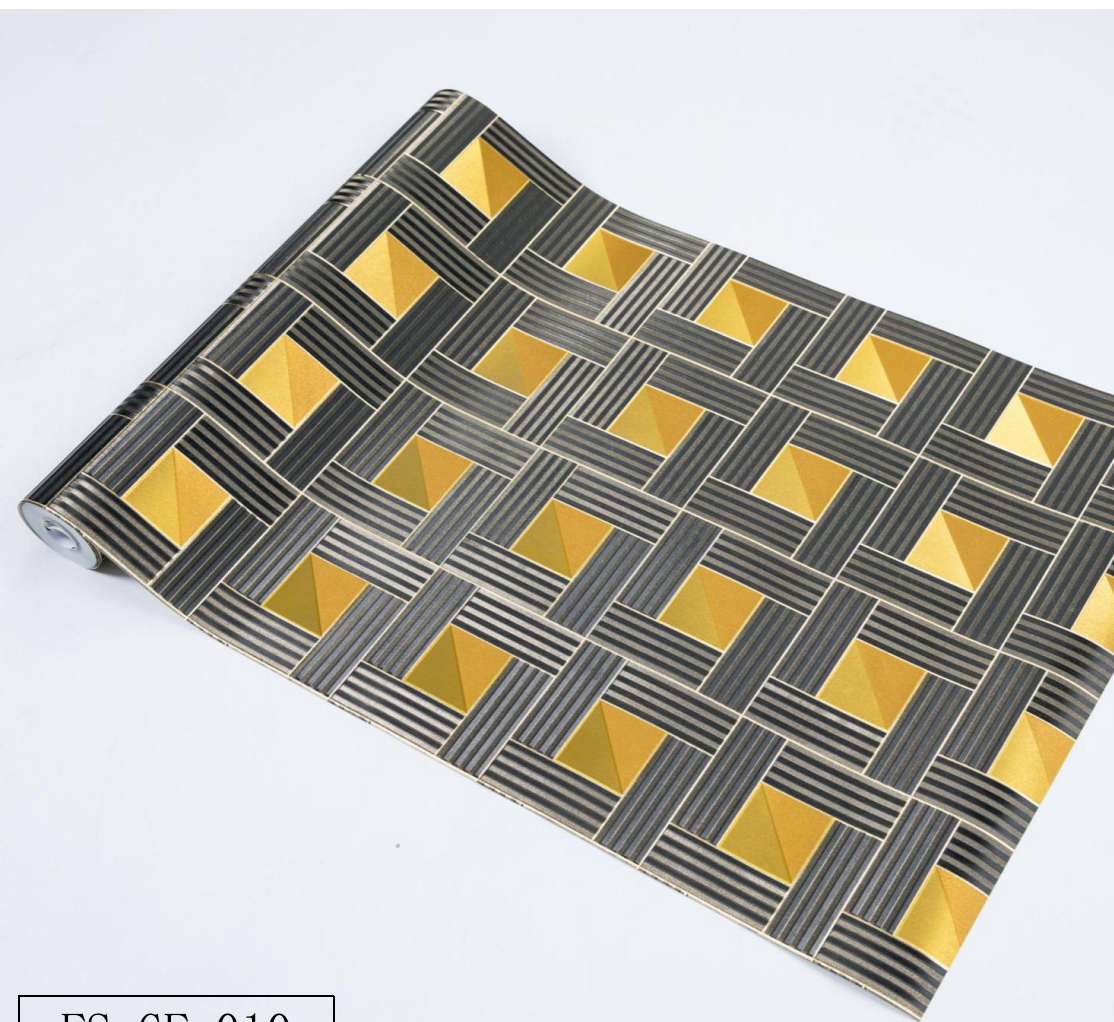

SUPER SPACE

An Ultimate Luxury Wall Paper Collection

GOLD FOIL

GOLD FOIL

NEW
DESIGN WALLPAPER

NEW
DESIGN WALLPAPER

WF

Material: PVC + Gold Foil

11014101

FS-GF-001

FS-GF-002

FS-GF-003

FS-GF-004

FS-GF-005

FS-GF-010

FS-GF-011