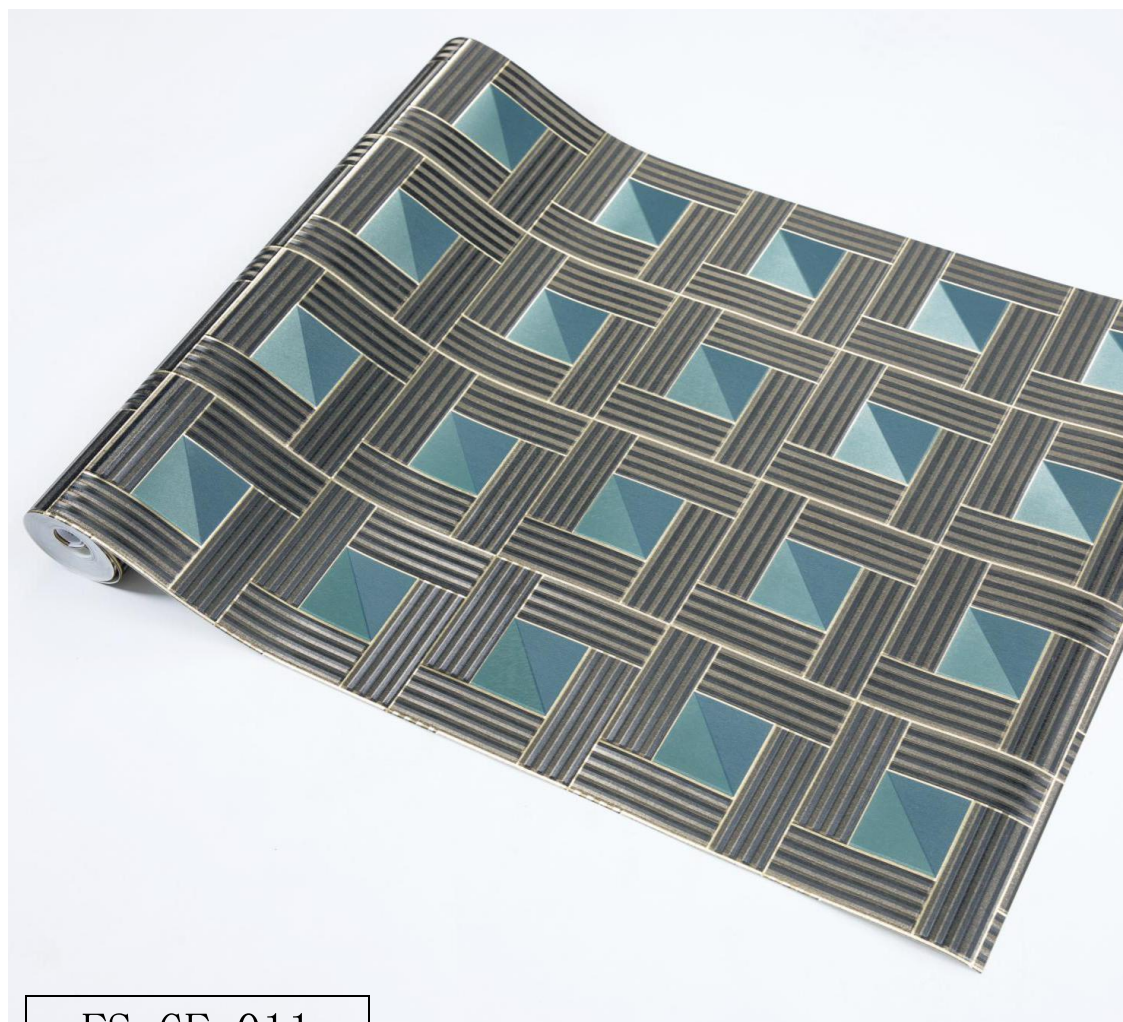

SUPER SPACE

An Ultimate Luxury Wall Paper Collection

GOLD FOIL

GOLD FOIL

NEW
DESIGN WALLPAPER

NEW
DESIGN WALLPAPER

WF

Material: PVC + Gold Foil

11014101

FS-GF-001

FS-GF-002

FS-GF-003

FS-GF-004

FS-GF-005

FS-GF-010

FS-GF-011