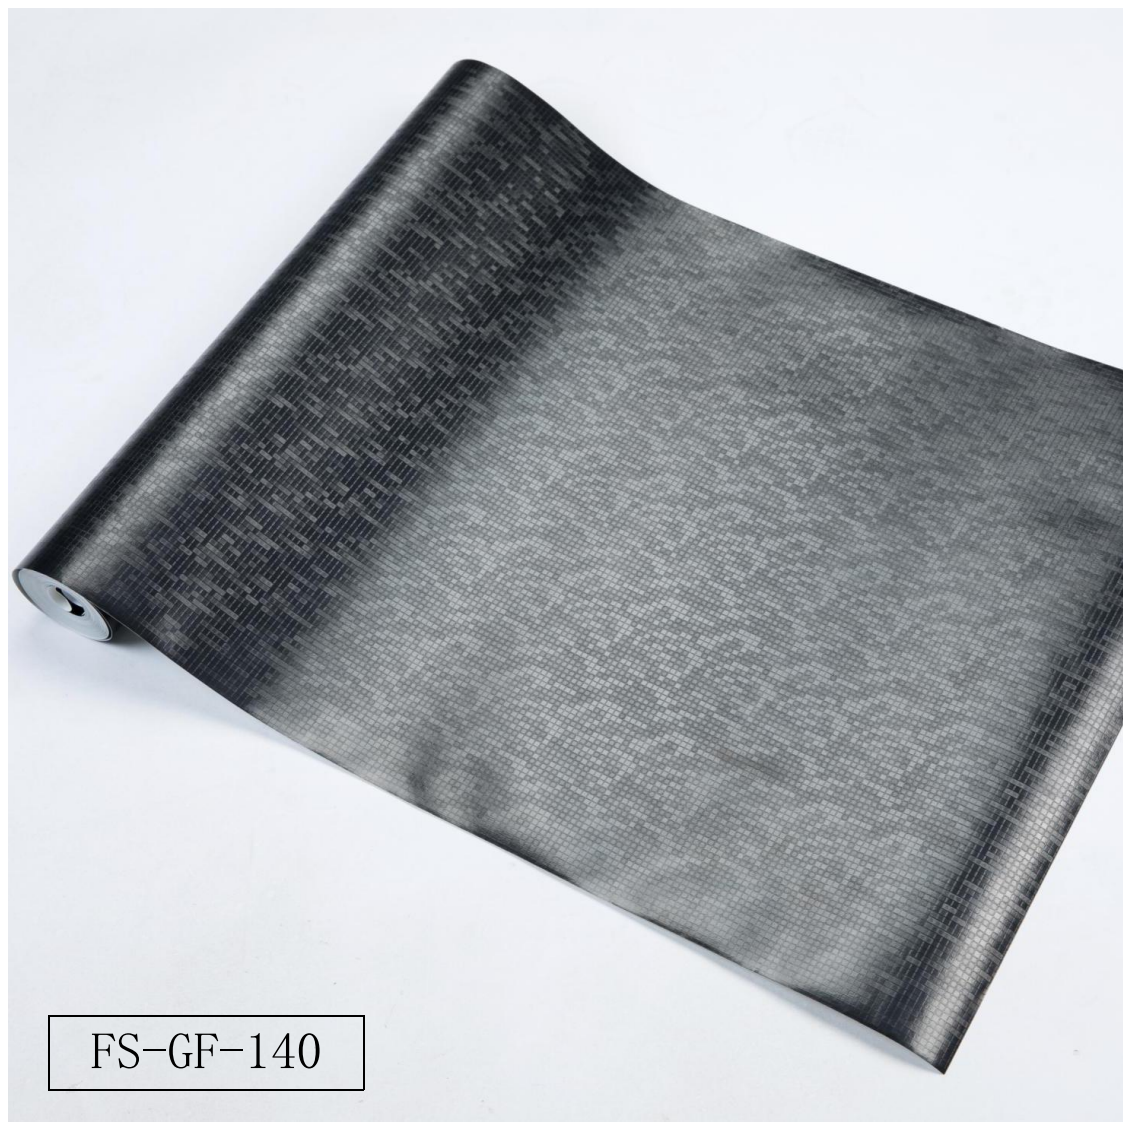

FS-GF-134

FS-GF-140